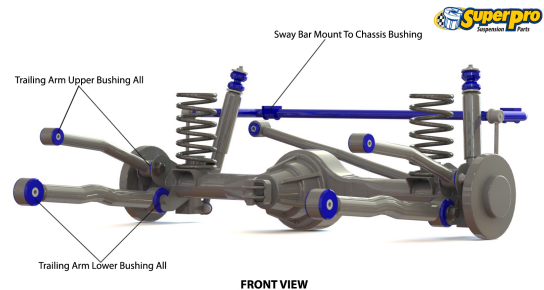

# Suspension Parts & Poly Bushings for NISSAN PATHFINDER 1997-2004 - R50

## Parts Application Diagrams

### Macpherson Strut

With Separate Control Arm

### Coil Spring Solid Axle

With Panhard Rod, Upper And Lower Trailing Arms