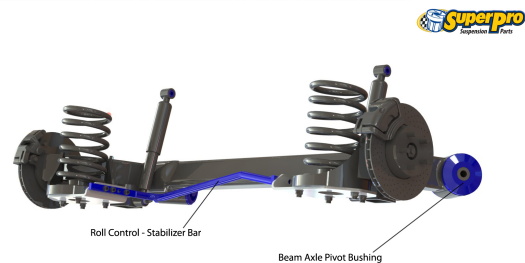

Torsional Beam Axle

Available SuperPro Parts

Position	Part Name	Part No.	Qty/Car	Sub Brand
Front	24mm Heavy Duty Non Adjustable Sway Bar	RC0004F-24	1	Roll Control
Front	Control Arm Lower-Inner Front Bush Kit	SPF1915K	1	SuperPro SPF
Front	Control Arm Lower-Inner Rear Bush Kit Standard replacement	SPF3395K	1	SuperPro SPF
Front	Control Arm Lower-Inner Rear Bush Kit - Double Offset Alignment Correction	SPF3397K	1	SuperPro SPF
Front	Control Arm Lower-Inner Rear Bush Kit - Single Offset Alignment Correction	SPF3396K	1	SuperPro SPF
Front	Engine Steady Mount Bush Kit Sports use only, replaces lower rear bushing in dogbone mount	SPF2907-70K	1	SuperPro SPF
Front	Engine Steady Mount Bush Kit Replaces Lower, Rear bushing in dogbone mount, Competition use	SPF2907-80K	1	SuperPro SPF
Front	Steering Rack & Pinion Mount Bush Kit Note: Drivers side fixed	SPF3615K	1	SuperPro SPF
Front	Sway Bar Link Kit - Heavy Duty Adjustable	TRC10200	1	Roll Control
Front	Sway Bar Mount Bush Kit OEM Bracket Part Number: 6Q0411333B Bar Diameters 16,18,19,20,22,24,25mm available	SPF2901-16K	1	SuperPro SPF
Front	Sway Bar Mount Bush Kit OEM Bracket Part Number: 6Q0411333B Bar Diameters 16,18,19,20,22,24,25mm available	SPF2901-18K	1	SuperPro SPF
Front	Sway Bar Mount Bush Kit OEM Bracket Part Number: 6Q0411333B Bar Diameters 16,18,19,20,22,24,25mm available	SPF2901-19K	1	SuperPro SPF
Front	Sway Bar Mount Bush Kit OEM Bracket Part Number: 6Q0411333B Bar Diameters 16,18,19,20,22,24,25mm available	SPF2901-20K	1	SuperPro SPF
Front	Sway Bar Mount Bush Kit OEM Bracket Part Number: 6Q0411333B Bar Diameters 16,18,19,20,22,24,25mm available	SPF2901-22K	1	SuperPro SPF
Front	Sway Bar Mount Bush Kit OEM Bracket Part Number: 6Q0411333B Bar Diameters 16,18,19,20,22,24,25mm available	SPF2901-24K	1	SuperPro SPF
Front	Sway Bar Mount Bush Kit OEM Bracket Part Number: 6Q0411333B Bar Diameters	SPF2901-25K	1	SuperPro SPF